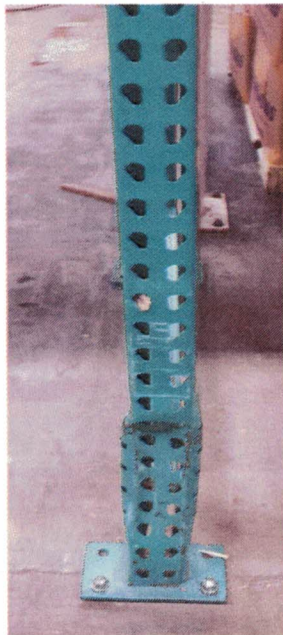

New Item

Pallet Rack Frame Repair

With All the Standard Features of the WorldRev S Column Rack Repair Kit, We Added 1/4" Thick 12" High All Steel Deflector Guard, a Larger Foot Plate and Increased the Anchor Size to Provide the Best Column Racking Repair Option Available, as Well Provide Future Pallet Rack Protection. Our in Stock Standard Heights Range Form 24" to 84" in 12" Increments. Custom Heights and Colors for the WorldRev S Pro Column Racking Repair Kits Are Also Available.

Before

After

No Charge for an Estimate to Repair Your Damaged Pallet Rack Frames